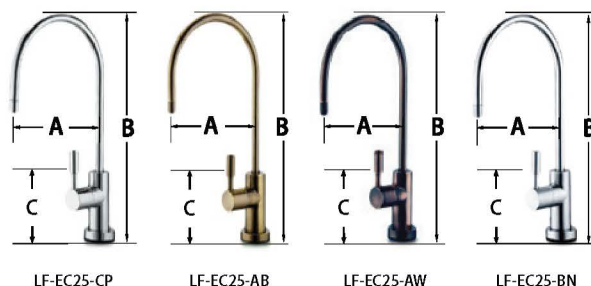

LF SERIES

Lead Free Faucets
Data Sheet

Long Reach Faucets

LF-BLR LF-BLRAG LF-BLR-BN LF-BLRAG-BN

EC25 - Elegant Ceramic Faucet

LF-EC25-CP LF-EC25-AB LF-EC25-AW LF-EC25-BN

EC18 & EC23 - Elegant Ceramic Faucet

LF-EC18 LF-EC23-CP/1 LF-EC23-BN/1

EC32 - Elegant Ceramic Faucet

LF-EC32-CP/1 LF-EC32-BN/1 LF-EC32-ORB/1

LF SERIES DIMENSIONS						
Part Number	A		B		C	
	Inches	Centimeters	Inches	Centimeters	Inches	Centimeters
LF-BLR	5.47 in	13.89 cm	8.90 in	22.6 cm	2.63 in	6.68 cm
LF-BLR-BN	5.47 in	13.89 cm	8.90 in	22.6 cm	2.63 in	6.68 cm
LF-BLRAG	5.47 in	13.89 cm	8.90 in	22.6 cm	2.60 in	6.60 cm
LF-BLRAG-BN	5.47 in	13.89 cm	8.90 in	22.6 cm	2.60 in	6.60 cm
LF-EC18-CP/1	4.76 in	12.09 cm	11.41 in	28.98 cm	3.14 in	7.97 cm
LF-EC18-BN/1	4.76 in	12.09 cm	11.41 in	28.98 cm	3.14 in	7.97 cm
LF-EC23-CP/1	5.51 in	14 cm	9.77 in	24.81 cm	2.80 in	7.11 cm
LF-EC23-BN/1	5.51 in	14 cm	9.77 in	24.81 cm	2.80 in	7.11 cm
LF-EC25-CP	5.75 in	14.60 cm	11.50 in	29.21 cm	3.50 in	8.89 cm
LF-EC25-AB	5.75 in	14.60 cm	11.50 in	29.21 cm	3.50 in	8.89 cm
LF-EC25-AW	5.75 in	14.60 cm	11.50 in	29.21 cm	3.50 in	8.89 cm
LF-EC25-BN	5.75 in	14.60 cm	11.50 in	29.21 cm	3.50 in	8.89 cm
LF-EC25-SN	5.75 in	14.60 cm	11.50 in	29.21 cm	3.50 in	8.89 cm
LF-EC32-CP	4.75 in	12.06 cm	11.07 in	28.12 cm	3.87 in	9.82 cm
LF-EC32-BN	4.75 in	12.06 cm	11.07 in	28.12 cm	3.87 in	9.82 cm
LF-EC32-ORB	4.75 in	12.06 cm	11.07 in	28.12 cm	3.87 in	9.82 cm