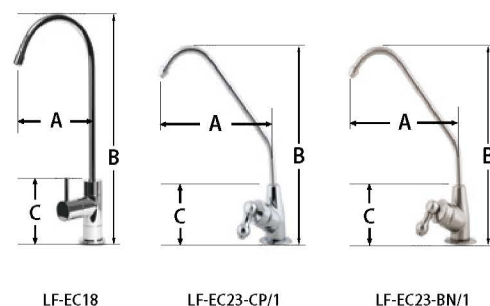

LF SERIES

Lead Free Faucets
Data Sheet

Long Reach Faucets

LF-BLR LF-BLRAG LF-BLR-BN LF-BLRAG-BN

EC25 - Elegant Ceramic Faucet

LF-EC25-CP LF-EC25-AB LF-EC25-AW LF-EC25-BN

EC18 & EC23 - Elegant Ceramic Faucet

LF-EC18 LF-EC23-CP/1 LF-EC23-BN/1

EC32 - Elegant Ceramic Faucet

LF-EC32-CP/1 LF-EC32-BN/1 LF-EC32-ORB/1

LF SERIES DIMENSIONS						
Part Number	A		B		C	
	Inches	Centimeters	Inches	Centimeters	Inches	Centimeters
LF-BLR	5.47 in	13.89 cm	8.90 in	22.6 cm	2.63 in	6.68 cm
LF-BLR-BN	5.47 in	13.89 cm	8.90 in	22.6 cm	2.63 in	6.68 cm
LF-BLRAG	5.47 in	13.89 cm	8.90 in	22.6 cm	2.60 in	6.60 cm
LF-BLRAG-BN	5.47 in	13.89 cm	8.90 in	22.6 cm	2.60 in	6.60 cm
LF-EC18-CP/1	4.76 in	12.09 cm	11.41 in	28.98 cm	3.14 in	7.97 cm
LF-EC18-BN/1	4.76 in	12.09 cm	11.41 in	28.98 cm	3.14 in	7.97 cm
LF-EC23-CP/1	5.51 in	14 cm	9.77 in	24.81 cm	2.80 in	7.11 cm
LF-EC23-BN/1	5.51 in	14 cm	9.77 in	24.81 cm	2.80 in	7.11 cm
LF-EC25-CP	5.75 in	14.60 cm	11.50 in	29.21 cm	3.50 in	8.89 cm
LF-EC25-AB	5.75 in	14.60 cm	11.50 in	29.21 cm	3.50 in	8.89 cm
LF-EC25-AW	5.75 in	14.60 cm	11.50 in	29.21 cm	3.50 in	8.89 cm
LF-EC25-BN	5.75 in	14.60 cm	11.50 in	29.21 cm	3.50 in	8.89 cm
LF-EC25-SN	5.75 in	14.60 cm	11.50 in	29.21 cm	3.50 in	8.89 cm
LF-EC32-CP	4.75 in	12.06 cm	11.07 in	28.12 cm	3.87 in	9.82 cm
LF-EC32-BN	4.75 in	12.06 cm	11.07 in	28.12 cm	3.87 in	9.82 cm
LF-EC32-ORB	4.75 in	12.06 cm	11.07 in	28.12 cm	3.87 in	9.82 cm