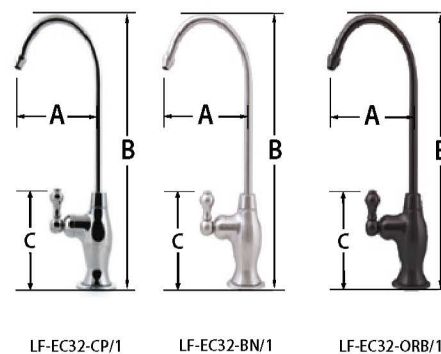

LF SERIES

Lead Free Faucets
Data Sheet

Long Reach Faucets

LF-BLR LF-BLRAG LF-BLR-BN LF-BLRAG-BN

EC25 - Elegant Ceramic Faucet

LF-EC25-CP LF-EC25-AB LF-EC25-AW LF-EC25-BN

EC18 & EC23 - Elegant Ceramic Faucet

LF-EC18 LF-EC23-CP/1 LF-EC23-BN/1

EC32 - Elegant Ceramic Faucet

LF-EC32-CP/1 LF-EC32-BN/1 LF-EC32-ORB/1

LF SERIES DIMENSIONS						
Part Number	A		B		C	
	Inches	Centimeters	Inches	Centimeters	Inches	Centimeters
LF-BLR	5.47 in	13.89 cm	8.90 in	22.6 cm	2.63 in	6.68 cm
LF-BLR-BN	5.47 in	13.89 cm	8.90 in	22.6 cm	2.63 in	6.68 cm
LF-BLRAG	5.47 in	13.89 cm	8.90 in	22.6 cm	2.60 in	6.60 cm
LF-BLRAG-BN	5.47 in	13.89 cm	8.90 in	22.6 cm	2.60 in	6.60 cm
LF-EC18-CP/1	4.76 in	12.09 cm	11.41 in	28.98 cm	3.14 in	7.97 cm
LF-EC18-BN/1	4.76 in	12.09 cm	11.41 in	28.98 cm	3.14 in	7.97 cm
LF-EC23-CP/1	5.51 in	14 cm	9.77 in	24.81 cm	2.80 in	7.11 cm
LF-EC23-BN/1	5.51 in	14 cm	9.77 in	24.81 cm	2.80 in	7.11 cm
LF-EC25-CP	5.75 in	14.60 cm	11.50 in	29.21 cm	3.50 in	8.89 cm
LF-EC25-AB	5.75 in	14.60 cm	11.50 in	29.21 cm	3.50 in	8.89 cm
LF-EC25-AW	5.75 in	14.60 cm	11.50 in	29.21 cm	3.50 in	8.89 cm
LF-EC25-BN	5.75 in	14.60 cm	11.50 in	29.21 cm	3.50 in	8.89 cm
LF-EC25-SN	5.75 in	14.60 cm	11.50 in	29.21 cm	3.50 in	8.89 cm
LF-EC32-CP	4.75 in	12.06 cm	11.07 in	28.12 cm	3.87 in	9.82 cm
LF-EC32-BN	4.75 in	12.06 cm	11.07 in	28.12 cm	3.87 in	9.82 cm
LF-EC32-ORB	4.75 in	12.06 cm	11.07 in	28.12 cm	3.87 in	9.82 cm